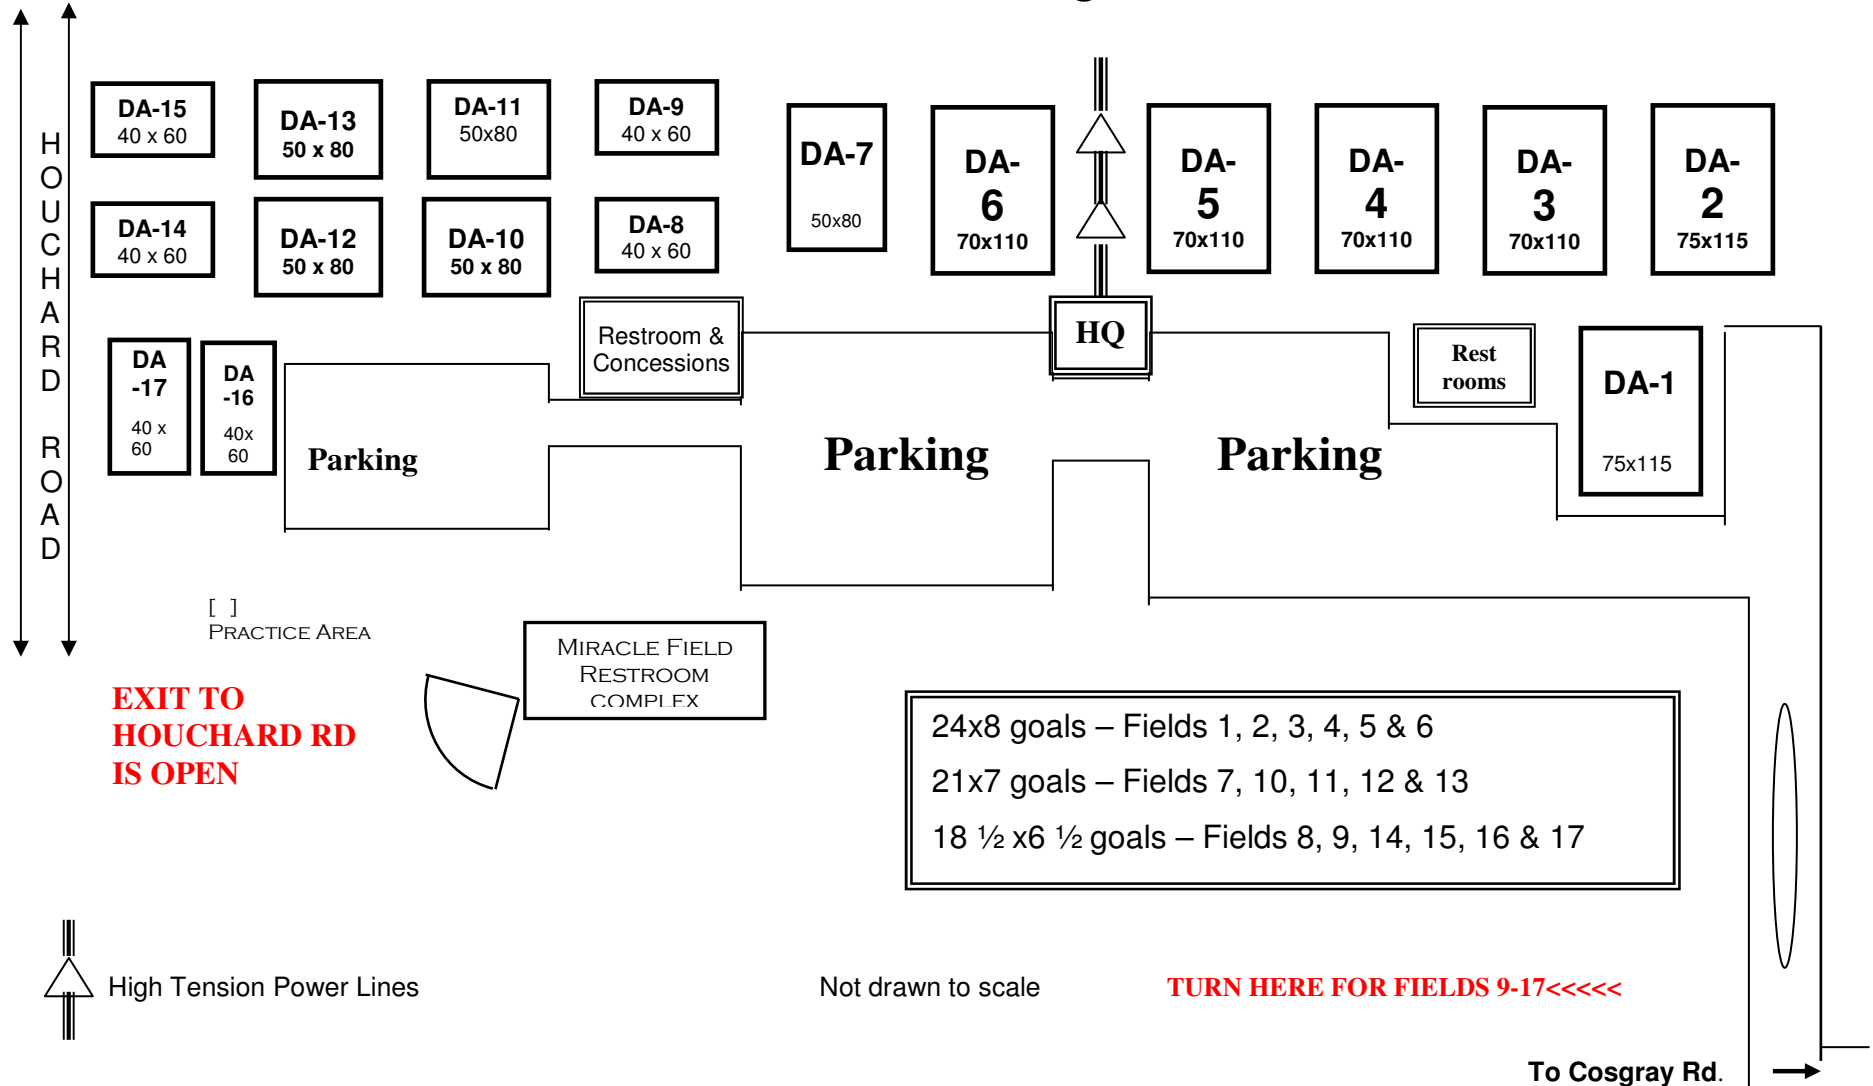

Darree Fields

6259 Cosgray Road, Dublin, 43016, at Shier Rings (approx. 1 mile south of SR-161/Post Road intersection)

Fall
2010

DSL Recreation Program

SOFTBALL FIELDS

Revised: 9/6/2010