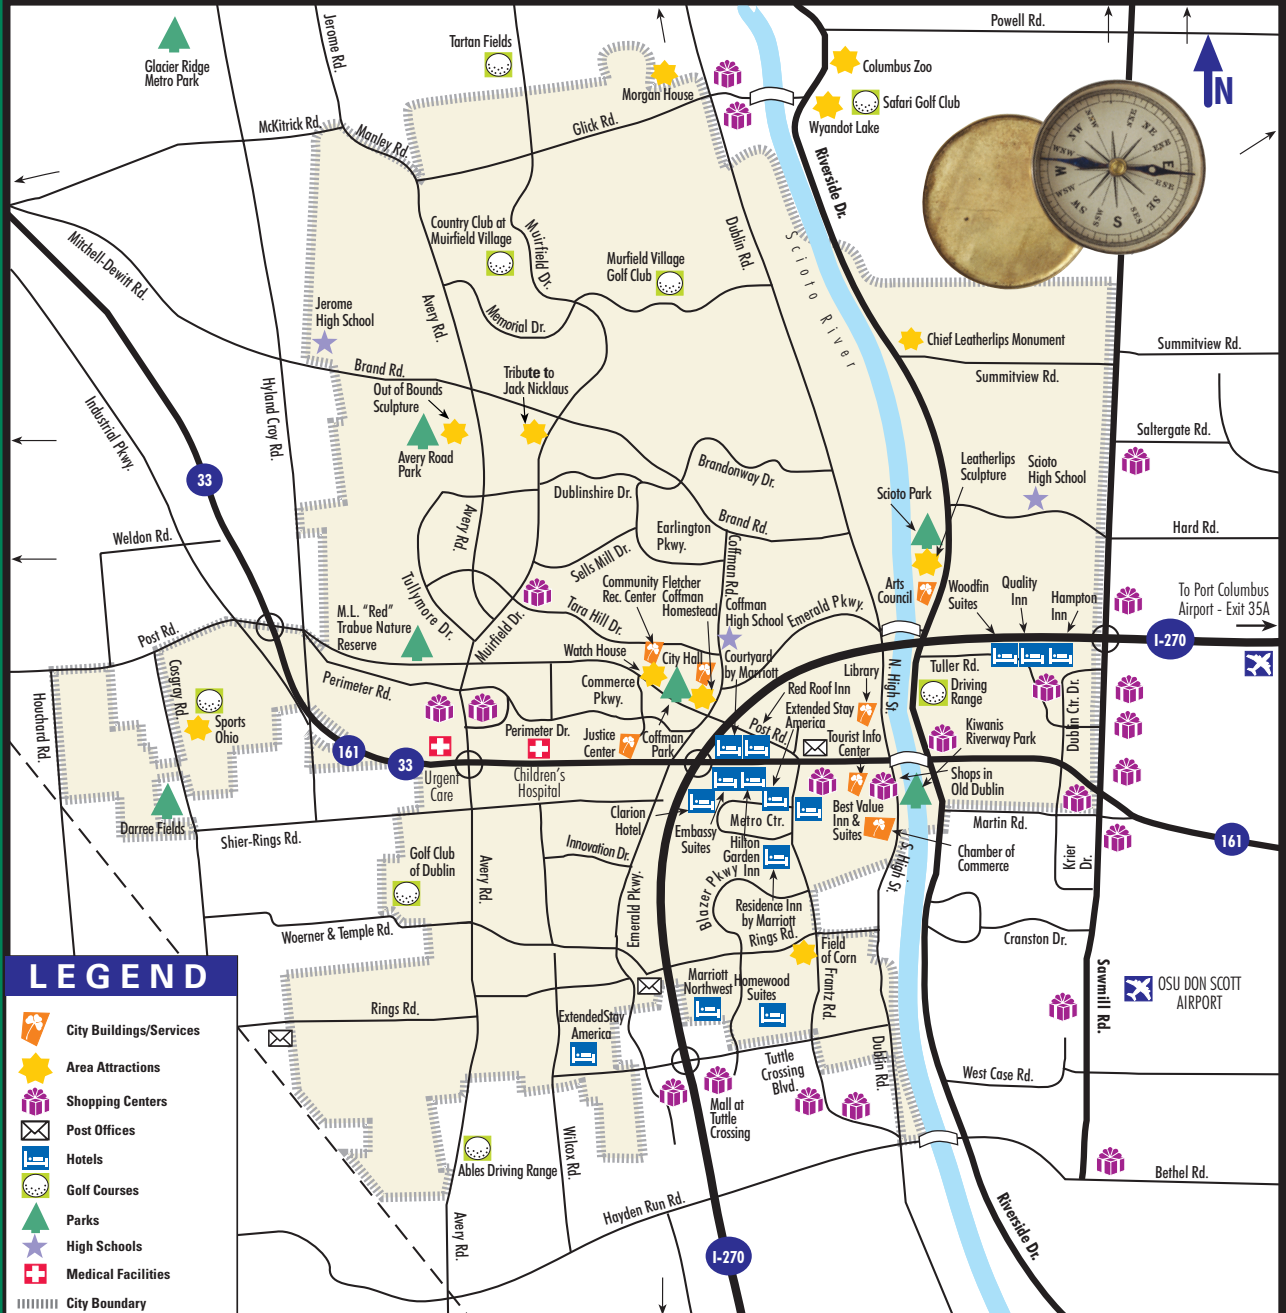

Dublin

AREA MAP

-  Darby Creek Golf
-  Indian Springs Golf
-  Buck Creek Golf

-  Royal American Golf

LEGEND

-  City Buildings/Services
-  Area Attractions
-  Shopping Centers
-  Post Offices
-  Hotels
-  Golf Courses
-  Parks
-  High Schools
-  Medical Facilities
-  City Boundary

 Cooks Creek